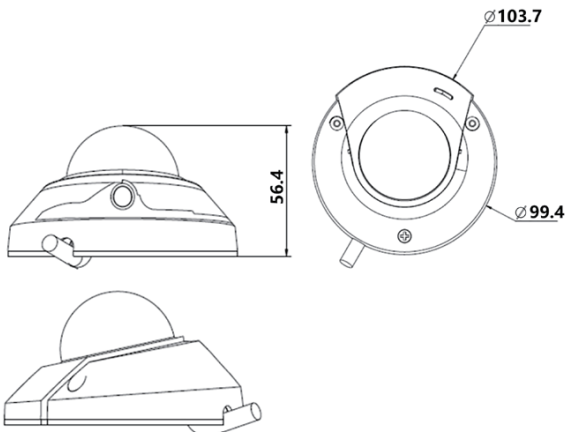

Dimensions

Unit: mm

Specifications

	IPC2241-FN-SIR	IPC2241-FNW-SIR
Camera		
Image Sensor	1/2.8" progressive scan CMOS	
Pixels	2.0 Megapixel	
Min. Illumination	Color: 0.002lux (F2.0, AGC ON) B/W: 0.0002lux (F2.0, AGC ON); 0lux with IR	
Shutter Speed	1 ~ 1/30,000s	
Day / Night	Auto (ICR) / Color / B/W	
Wide Dynamic Range	Ultra WDR, >=120dB	
S/N Ratio	>58dB	
White Balance	Auto / Manual	
Gain Control	Auto / Manual	
Backlight	Off / WDR / BLC / HLC	
Lens		
Mount Type	M12	
Focal Length	2.8mm (-L0280) / 3.6mm (-L0360) / 6mm (-L0600) / 8mm (-L0800)	
Angle of View	101.2° (-L0280) / 78.6° (-L0360) / 53.2° (-L0600) / 36.8° (-L0800)	
Adjustment Range	Pan: -45° ~ 45° / Tilt: 0° ~ 90° / Rotation: 0° ~ 360°	
Infrared		
IR Distance	15m	
IR Intensity	SmartIR	
Video		
Compression	H.265 / H.264 / MJPEG	
Image Resolution	Main stream: 1080p Secondary stream: D1	
Frame Rate	Main stream: 1080p@30fps Secondary stream: D1@30fps	
Bitrate	32kbps ~ 8Mbps	
Bitrate Control	VBR / CBR	
Dual-stream	Supported	
Caption	Date and time / Alarm / Customized	
Privacy Masking	Up to 4 zones	
Motion Detection	Up to 4 zones	
ROI	Supported	
Digital Noise Reduction	3D noise reduction	
Digital Defog	Supported	
Image Flip	Flip / Mirror / Rotation 90°, 180°, 270°	
Audio		
Compression	G.711a / G.711u / ADPCM / G.722 / AAC-LC	
Bitrate	32kbps ~ 64kbps	
Audio Function	Bi-directional audio / AEC / Mixed audio recording / Dumb / Mute	
Network		
Network Protocols	TCP/IP, UDP, HTTP, DHCP, DNS/DDNS, RTP/RTCP, RTSP, PPPoE, FTP, VSIP, UPnP, 802.1x, NAT, QoS, SMTP, IPv4, IPv6 (optional)	
User Interface	IPC Control (IE, Firefox, Chrome)	
Max. User Access	Max. 10 Users (includes 2 internal)	
3G/4G	-GiCWG model only	
Wireless		Wi-Fi
Wi-Fi		802.11b/g/n 2.4G, Wi-Fi AP
Application Programming	ONVIF (Profile S, Profile G), GB/T 28181 2011, API, CGI	
Automatic Network Replenishment (ANR)	Supported	
Recognitive Functions		
Driver behavior detection	Fatigue driving, yawning, smoking, inattention, calling and absence (Optional, -GiCWG model only)	
Alarm		
Alarm Triggers	Alarm input / Network disconnect / Disk full / Disk error	
Smart Alarm Events	Alarm report / Recording / Text overlay / Snapshot / External output / Email notice / Acoustic alarm	
Intelligent	Motion detection / Tampering / Guard line / Defocus / Scene change / Enter guard area / Exit guard area / Object left / Object removal / Gathering / Audio Surge /	
Interface		
Ethernet	RJ45, 10/100M interface auto adaptive	
WiFi		Built-in Wi-Fi module
Audio In / Out	1 x Line in, 1 x Line out / 1 x Built in Mic	
Control	1 x RS485	
Alarm In / Out	2 x Input / 1 x Output	
Analog	1 x BNC, 1.0V [p-p] / 75Ω	
Memory Slot	Micro SD card slot, supports up to 256GB	
Environmental		
Operating Temperature	-40°C ~ 70°C / -40°F ~ 158°F	
Operating Humidity	10% ~ 95%	
Protection Level	IK10+, IP67, EN50155	
Electrical		
Power	12V DC ± 25% / PoE (IEEE802.3af)	
Power Consumption	Max. 8W	
Mechanical		
Weight	0.5 kg / 1.1lb (Gross Weight)	
Dimensions	Φ103.7 × 56.4mm / Φ4.08" × 2.22"	